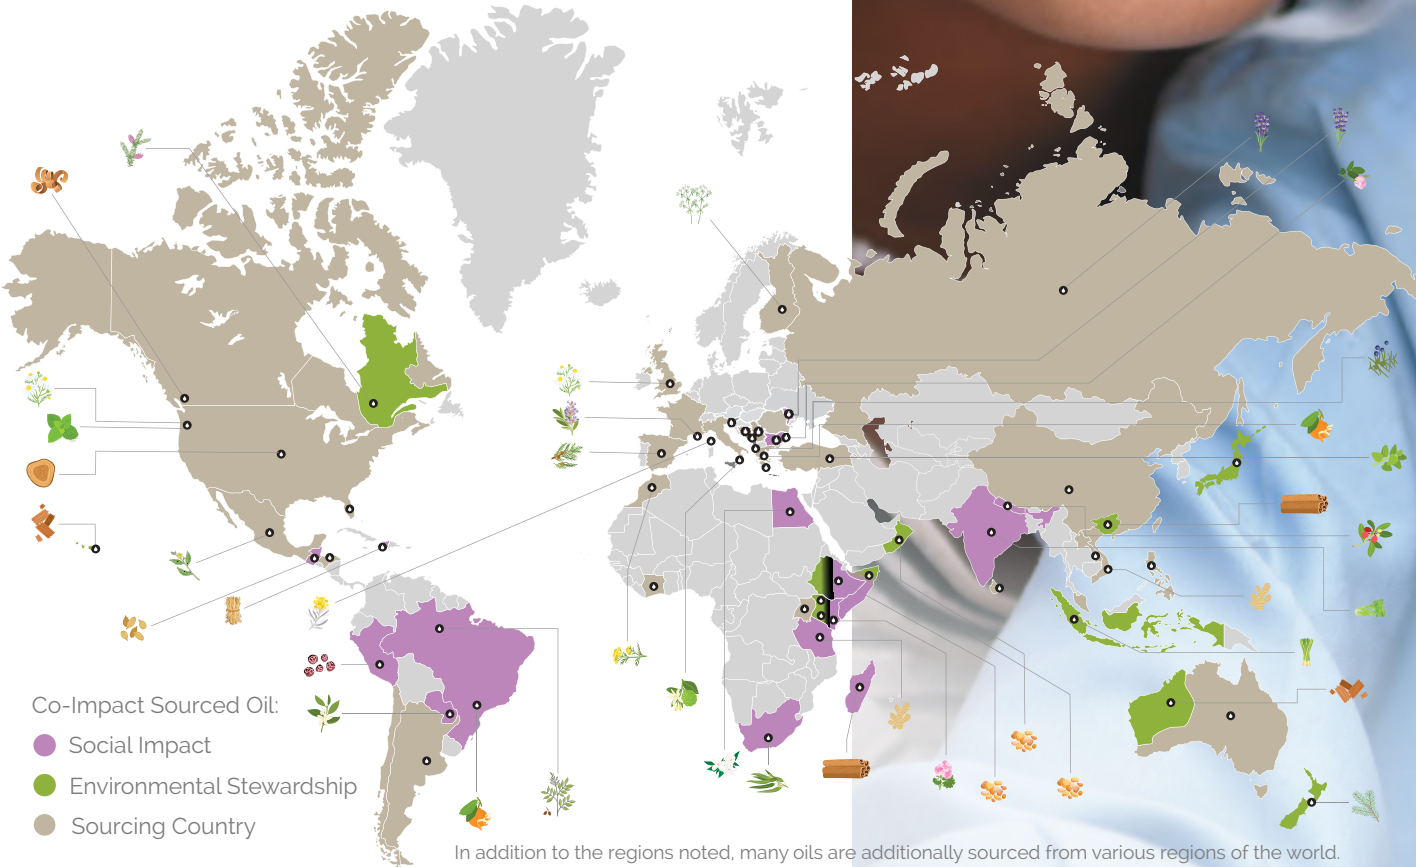

The dōTERRA Impact

At dōTERRA, we source the best and help the most. This is a commitment to produce the world's highest-quality essential oils in ways that truly empower the people we work with on the journey from source to you. We do so through our award-winning Co-Impact Sourcing® model.

Every dōTERRA® essential oil is intentionally sourced to create positive change for the people and communities we work with to produce it. Our 26 High Impact Oils have the biggest impact on the most people.

Scan the QR code found next to some of your favorite oils to see how these dōTERRA essential oils are helping to change the world.

Frankincense Top Seller

Essential Oil
Boswellia carterii, sacra, papyrifera, and frereana

Often called the "king of oils," topical and internal use of Frankincense provides modern wellness benefits.

- Ingest to support healthy cellular function.*
- Supports healthy immune and nervous system function when taken internally.*

A T I N

30070001
15 mL | 73 PV
$104.00 rtl
$78.00 whl

A T N

60200224
10 mL roll-on | 50 PV
$66.67 rtl
$50.00 whl