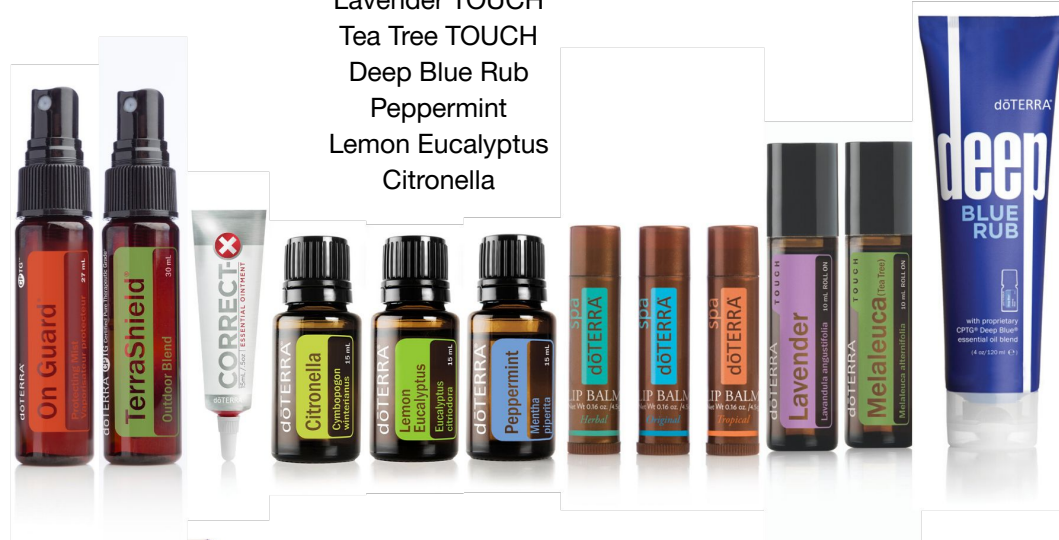

OTHER ITEMS TO CONSIDER:

- Veggie Caps
- 5/8 drams
- Atomizing Spray Bottles
- Correct-X

THE WELLNESS BOX EXPERIENCE

not fit

ORAL HEALTH BOX

holi fit

THE PRODUCTS THAT WANT TO HELP YOU:

On Guard Toothpaste

Copaiba

Clove

OnGuard Mouthwash

Peppermint Beadlets

Cinnamon

Spearmint

THE WELLNESS BOX EXPERIENCE

holi fit

OUTDOORS + ADVENTURE BOX

hol fit

THE PRODUCTS THAT WANT TO HELP YOU:

OnGuard Sanitizing Mist
Correct - X
TerraShield Spray
Lip Balm - 3 pack
Lavender TOUCH
Tea Tree TOUCH
Deep Blue Rub
Peppermint
Lemon Eucalyptus
Citronella

THE WELLNESS BOX EXPERIENCE

hol fit

TRAVEL BOX

holi fit

THE PRODUCTS THAT WANT TO HELP YOU:

- OnGuard Sanitizing Mist
- Shampoo/Conditioner Sample Pack
- DigestZen TOUCH Balance
- OnGuard Toothpaste Sample Packs
- TerraShield Spray
- OnGuard+ Softgels
- Serenity Softgels
- Peppermint Softgels